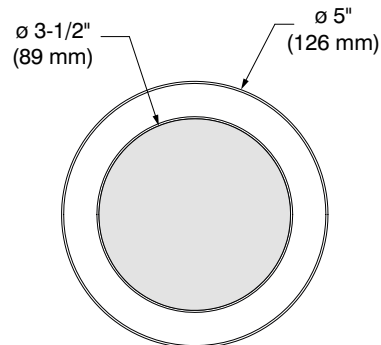

Pot Lights for LED Lamps

4 inches

X4009

Project _____

Notes _____

Fixture type _____

Date _____

Shower Trim with Frosted

X4009-11-L (Illustrated)

SPECIFICATIONS

TRIM DETAILS	Powder coat painted or plated die-formed steel. Different finishes available.
LAMPS (maximum wattage)	PAR16 LED 12W MAX PAR20 LED 12W MAX If you want to use the dimming option, please refer regularly to the lamp manufacturer compatibility list.
REFLECTOR	Haze
LENS	Standard: Frosted lens
CEILING CUTOUT	ø 4-1/4" (108 mm) ø 4-3/8" (110 mm) — With Remodel Housing
CERTIFICATION	ETL listed for wet locations
WARRANTY	1 year limited warranty