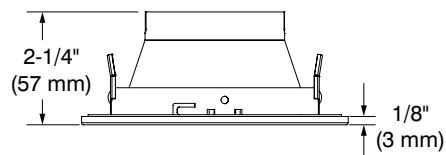

Pot Lights for LED Lamps

4 inches

X4009

Project _____

Notes _____

Fixture type _____

Date _____

Shower Trim with Frosted

X4009-11-L (Illustrated)

SPECIFICATIONS

TRIM DETAILS	Powder coat painted or plated die-formed steel. Different finishes available.
LAMPS (maximum wattage)	PAR16 LED 12W MAX PAR20 LED 12W MAX If you want to use the dimming option, please refer regularly to the lamp manufacturer compatibility list.
REFLECTOR	Haze
LENS	Standard: Frosted lens
CEILING CUTOUT	ø 4-1/4" (108 mm) ø 4-3/8" (110 mm) — With Remodel Housing
CERTIFICATION	ETL listed for wet locations
WARRANTY	1 year limited warranty