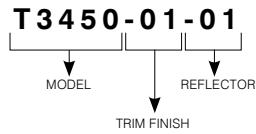

CODIFICATION EXAMPLE

ORDERING CODES

Options in red may generate a longer production lead time.

MODEL	TRIM FINISHES	REFLECTORS
T3450		
T3450	POWDER COAT PAINTED (Standard)	ANODIZED
	-01 White	Standard : Anodized Aluminum
	-02 Black	
	-11 Matte White	
	-22 Matte Black	
	-25 Polar Grey	
	-05 Architectural Bronze	CL Clear
	-06 Antique Copper	BK Black
	PLATED (Premium)	PAINT
	-04BR Brushed Chrome	-01 White
	-12BR Brushed Nickel	-02 Black
	-03 24K Gold Plated	-11 Matte White
	-04 Chrome	
	-13 Satin Nickel