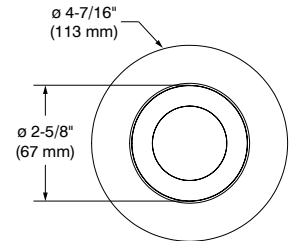

SPECIFICATIONS

TRIM	Die-formed steel.
<i>Options in red may generate a longer production lead time</i>	Different finishes available: Powder coat painted (Standard) White (-01), Black (-02), Architectural Bronze (-05), Antique Cooper (-06), Matte White (-11), Matte Black (-22) and Polar Grey (-25) Plated (Premium) 24K Gold Plated (-03), Chrome (-04), Brushed Chrome (-04BR), Brushed Nickel (-12BR) and Satin Nickel (-13)
LAMPS (not included)	GU10 LED 10W MAX MR16 GU5.3 37W MAX (Remodel and Insulated housing) (protected lamps only) MR16 LED GU5.3 10W MAX 50W MAX (New Construction housing) (protected lamps only) If you want to use the dimming option and you use a LED lamp, please refer regularly to the lamp manufacturer compatibility list. For MR16 LED lamp usage, please refer to the selected housing specification sheet for details on transformer models (see compatible housing list below).
CEILING CUTOUT	ø 3-5/8" (92 mm)
CERTIFICATION	cULus for damp locations (for LED and halogens lamps)
WARRANTY	1 year limited warranty on components against manufacturing defects

CONTRASTE

2021-01

PRINTED IN CANADA

1009, rue du Parc Industriel
Lévis (Québec) G6Z 1C5 Canada
Tel.: 1-888-839-4624
Fax.: 1-877-839-7057
contrastlighting.com
info@contrastlighting.com

© 2021 Contrast Lighting M.L. Inc.
All rights reserved

Contrast Lighting M.L. Inc. reserves the right to make changes in specifications and/or to discontinue any product at any time without notice or obligation and will not be liable for any consequences resulting from the use of this publication.