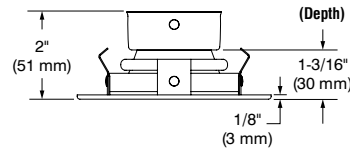

SPECIFICATIONS

TRIM	Die-formed steel.
<i>Options in red may generate a longer production lead time</i>	Different finishes available: Powder coat painted (Standard) White (-01), Black (-02), Architectural Bronze (-05), Antique Cooper (-06), Matte White (-11), Matte Black (-22) and Polar Grey (-25) Plated (Premium) 24K Gold Plated (-03), Chrome (-04), Brushed Chrome (-04BR), Brushed Nickel (-12BR) and Satin Nickel (-13)
LAMPS (not included)	GU10 LED 10W MAX MR16 GU5.3 37W MAX (Remodel and Insulated housing) (protected lamps only) MR16 LED GU5.3 10W MAX 50W MAX (New Construction housing) (protected lamps only) If you want to use the dimming option and you use a LED lamp, please refer regularly to the lamp manufacturer compatibility list. For MR16 LED lamp usage, please refer to the selected housing specification sheet for details on transformer models (see compatible housing list below).
CEILING CUTOUT	ø 3-5/8" (92 mm)
CERTIFICATION	cULus for damp locations (for LED and halogens lamps)
WARRANTY	1 year limited warranty on components against manufacturing defects

CONTRASTE

2021-01

PRINTED IN CANADA

1009, rue du Parc Industriel
Lévis (Québec) G6Z 1C5 Canada
Tel.: 1-888-839-4624
Fax.: 1-877-839-7057
contrastlighting.com
info@contrastlighting.com

© 2021 Contrast Lighting M.L. Inc.
All rights reserved

Contrast Lighting M.L. Inc. reserves the right to make changes in specifications and/or to discontinue any product at any time without notice or obligation and will not be liable for any consequences resulting from the use of this publication.