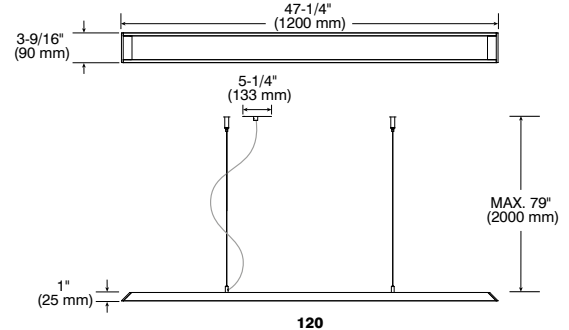

## Extra-thin LED Adjustable Linear Suspension System

SLIMGOT120-W-30 (Illustrated)

Project \_\_\_\_\_

Notes \_\_\_\_\_

Fixture Type \_\_\_\_\_

Date \_\_\_\_\_

### Only available in the Americas.

Slimgot breaks with all the traditional paradigms of linear luminaires. This fixture can be configured in matte black and matte white finishes in length of 48 and 60 inches. Winner of the award for best design of the Red Dot product 2014, Slimgot, with its geometry and minimalist look, offers a unique and exclusive simplicity.

## SPECIFICATIONS

COLOR TEMPERATURE	3,000K
CRI	80 +
LED MODULE	Phillips Fortimo
VOLTAGE	120V-277V Line Voltage
PERFORMANCE	<b>120:</b> 21W - 2,500 lumens <b>150:</b> 26W - 3,145 lumens ies file available on <a href="http://www.contrastlighting.com">www.contrastlighting.com</a>
LIFESPAN	50,000 hours
CANOPY	Painted aluminum and Steel: Matte White <b>(W)</b> or Matte Black <b>(B)</b>
LAMPSHADE MATERIAL	Painted aluminum: Matte White <b>(W)</b> or Matte Black <b>(B)</b>
LENS	PMMA (Polymethyl Methacrylate)
CABLE	Mounting Cables offered in 79" (2 000 mm) standard size.
MOUNTING	This canopy adapts to 4" (102 mm) junction box.
DIMMING	<b>120:</b> ELV, 0-10V <b>150:</b> ELV, 0-10V We invite you to consult frequently our Web site to find our suggested compatible dimmers (ELV) list: <a href="http://www.contrastlighting.com">www.contrastlighting.com</a>
CERTIFICATION	cULus <b>E357146</b> Certification for damp locations
WARRANTY	2 years