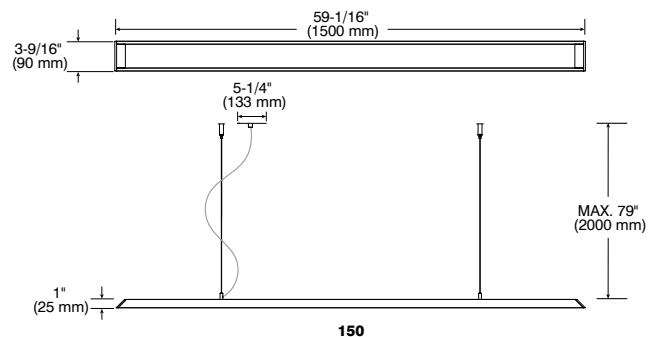

## Extra-thin LED Adjustable Linear Suspension System

SLIMGOT120-W-30 (Illustrated)

Project \_\_\_\_\_

Notes \_\_\_\_\_

Fixture Type \_\_\_\_\_

Date \_\_\_\_\_

### Only available in the Americas.

Slimgot breaks with all the traditional paradigms of linear luminaires. This fixture can be configured in matte black and matte white finishes in length of 48 and 60 inches. Winner of the award for best design of the Red Dot product 2014, Slimgot, with its geometry and minimalist look, offers a unique and exclusive simplicity.

## SPECIFICATIONS

COLOR TEMPERATURE	3,000K
CRI	80 +
LED MODULE	Phillips Fortimo
VOLTAGE	120V-277V Line Voltage
PERFORMANCE	<b>120:</b> 21W - 2,500 lumens <b>150:</b> 26W - 3,145 lumens ies file available on <a href="http://www.contrastlighting.com">www.contrastlighting.com</a>
LIFESPAN	50,000 hours
CANOPY	Painted aluminum and Steel: Matte White <b>(W)</b> or Matte Black <b>(B)</b>
LAMPSHADE MATERIAL	Painted aluminum: Matte White <b>(W)</b> or Matte Black <b>(B)</b>
LENS	PMMA (Polymethyl Methacrylate)
CABLE	Mounting Cables offered in 79" (2 000 mm) standard size.
MOUNTING	This canopy adapts to 4" (102 mm) junction box.
DIMMING	<b>120:</b> ELV, 0-10V <b>150:</b> ELV, 0-10V We invite you to consult frequently our Web site to find our suggested compatible dimmers (ELV) list: <a href="http://www.contrastlighting.com">www.contrastlighting.com</a>
CERTIFICATION	cULus <b>E357146</b> Certification for damp locations
WARRANTY	2 years