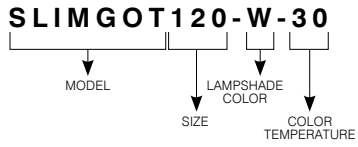

Slimgot

Extra-thin LED Adjustable
Linear Suspension System

SLIMGOT CODIFICATION EXAMPLE

ORDERING CODE for Slimgot

MODEL	SIZE	LAMPSHADE COLOR	COLOR TEMPERATURE
SLIMGOT			30
SLIMGOT	120 150	W Matte White B Matte Black	30 3,000K