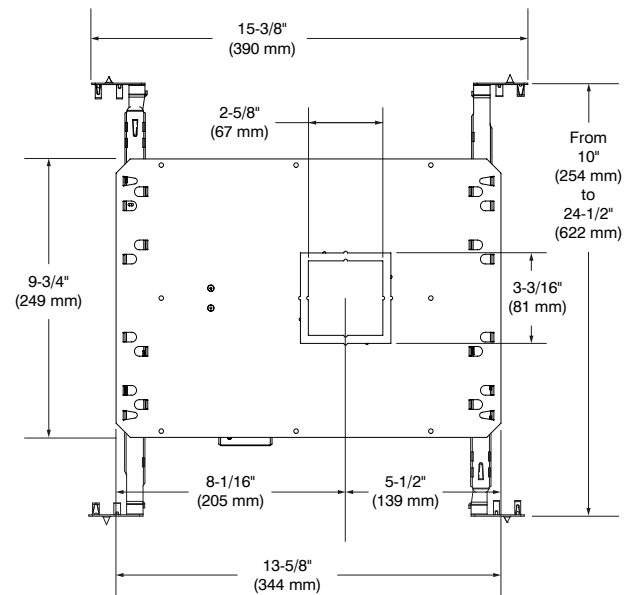

CONTRASTE

2019-07
Revision 1

PRINTED IN CANADA

1009, rue du Parc Industriel
Lévis (Québec) G6Z 1C5 Canada
Tel.: 1-888-839-4624
Fax.: 1-877-839-7057
contrastelighting.com
info@contrastelighting.com

© 2019 Contraste Lighting M.L. Inc.
All rights reserved

Contrast Lighting M.L. Inc. reserves the right to make changes in specifications and/or to discontinue any product at any time without notice or obligation and will not be liable for any consequences resulting from the use of this publication.