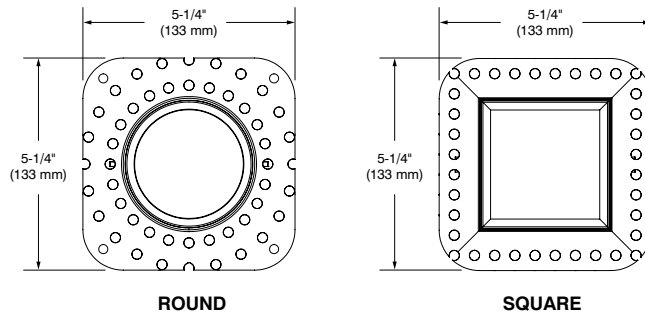

MUD-IN-PLATE OPTION

Required with the use of flangeless trims.  
(see installation instructions sheet for more details)

**ROUND**

**ø 3-3/16" (81 mm)**

**Code: MIPA2R**

**SQUARE**

**3-3/16" (81 mm) x 3-3/16" (81 mm)**

**Code: MIPA2S**

REUSABLE TEMPLATE OPTION

Reusable steel cutout template for square trim

**Code: TEMP-SQ**