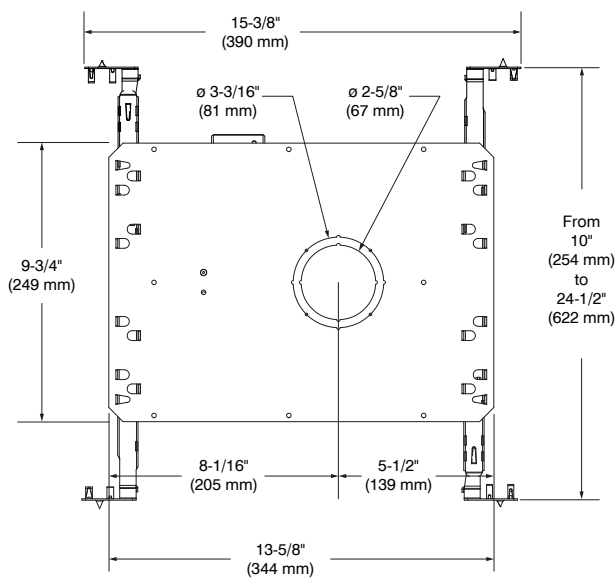

CONTRASTE

2019-07
Revision 1

PRINTED IN CANADA

1009, rue du Parc Industriel
Lévis (Québec) G6Z 1C5 Canada
Tel.: 1-888-839-4624
Fax.: 1-877-839-7057
contrastelighting.com
info@contrastelighting.com

© 2019 Contraste Lighting M.L. Inc.
All rights reserved

Contrast Lighting M.L. Inc. reserves the right to make changes in specifications and/or to discontinue any product at any time without notice or obligation and will not be liable for any consequences resulting from the use of this publication.