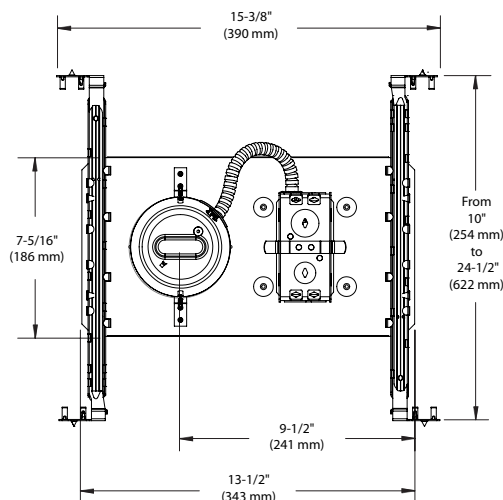

## IC Air Tight Short New Construction Housing with Electronic Transformer for MR16 LED Lamp

Project	
Notes	
Fixture Type	
Date	

### SPECIFICATIONS

HOUSING DETAILS	18 gauge 0.051" (1.3 mm) thickness galvanized steel. Approved for installation in insulated ceiling in direct contact with insulating material (except polyurethane). Air Tight. Junction box can support up to 10 – 14 gauge wires or 8 – 12 gauge wires. Below-ceiling accessible.			
MOUNTING	<b>Cutout diameter: Ø 4-1/4" (108 mm)</b> Can fit in ceilings up to 1-1/2" (38 mm) thick. Requires a 3-3/4" (96 mm) clearance beyond the ceiling level. Contrast hooks for ease of installation and a perfect fit to ceiling. Mounting bars extend from 10" (254 mm) to 24-1/2" (622 mm) to fit in most ceiling structures (compatible with suspended ceilings). No light leakage.			
LAMP	<b>MR16 LED GU 5.3 11.5W MAX</b>			
VOLTAGE	120 Volts			
TRANSFORMER	Electronic Transformer Hatch A/C LED, 15W 120V/12V (RS12-15M-LED) Dedicated to LED Lamps			
DIMMING	During Product Development Contrast tested some dimmers that you will find by consulting regularly the dimmer compatibility list on our website at ( <a href="http://www.contrastlighting.com">www.contrastlighting.com</a> ). Constant progresses in LED lamps and dimmers technologies may offer change in compatibility options that you will find by consulting frequently the lamp manufacturer compatibility list.			
COMPATIBLE TRIMS	R2000 R2000DG R2000V	R2051 R2100 R2100VT	R2450VT S2000 S2100	T2000
THERMAL PROTECTION	TC 194°F (90°C)			
CERTIFICATION	<ul style="list-style-type: none"> <li>cULus <b>E343977</b> for damp locations</li> <li>Certified Air Tight ASTM E283</li> </ul>			
WARRANTY	5 years on socket and 3 years on electronic transformer.			

### ORDERING CODE

MODEL	SERIES	HEIGHT	TRANSFORMER	SOURCE
<b>NW</b>	<b>2000</b>	<b>C</b>	<b>E</b>	<b>-LED</b>
NW New Construction	2000 4" Series	C Short	E Electronic	-LED MR16 LED Lamp