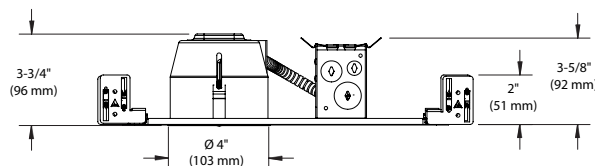

## IC Air Tight Short New Construction Housing with Electronic Transformer for MR16 LED Lamp

Project	
Notes	
Fixture Type	
Date	

### SPECIFICATIONS

HOUSING DETAILS	18 gauge 0.051" (1.3 mm) thickness galvanized steel. Approved for installation in insulated ceiling in direct contact with insulating material (except polyurethane). Air Tight. Junction box can support up to 10 – 14 gauge wires or 8 – 12 gauge wires. Below-ceiling accessible.			
MOUNTING	<b>Cutout diameter: Ø 4-1/4" (108 mm)</b> Can fit in ceilings up to 1-1/2" (38 mm) thick. Requires a 3-3/4" (96 mm) clearance beyond the ceiling level. Contrast hooks for ease of installation and a perfect fit to ceiling. Mounting bars extend from 10" (254 mm) to 24-1/2" (622 mm) to fit in most ceiling structures (compatible with suspended ceilings). No light leakage.			
LAMP	<b>MR16 LED GU 5.3 11.5W MAX</b>			
VOLTAGE	120 Volts			
TRANSFORMER	Electronic Transformer Hatch A/C LED, 15W 120V/12V (RS12-15M-LED) Dedicated to LED Lamps			
DIMMING	During Product Development Contrast tested some dimmers that you will find by consulting regularly the dimmer compatibility list on our website at ( <a href="http://www.contrastlighting.com">www.contrastlighting.com</a> ). Constant progresses in LED lamps and dimmers technologies may offer change in compatibility options that you will find by consulting frequently the lamp manufacturer compatibility list.			
COMPATIBLE TRIMS	R2000 R2000DG R2000V	R2051 R2100 R2100VT	R2450VT S2000 S2100	T2000
THERMAL PROTECTION	TC 194°F (90°C)			
CERTIFICATION	<ul style="list-style-type: none"> <li>cULus <b>E343977</b> for damp locations</li> <li>Certified Air Tight ASTM E283</li> </ul>			
WARRANTY	5 years on socket and 3 years on electronic transformer.			