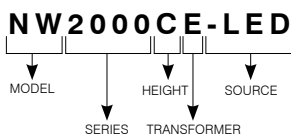

CODIFICATION EXAMPLE

ORDERING CODE

MODEL	SERIES	HEIGHT	TRANSFORMER	SOURCE
NW	2000	C	E	-LED
NW New Construction	2000 4" Series	C Short	E Electronic	-LED MR16 LED Lamp