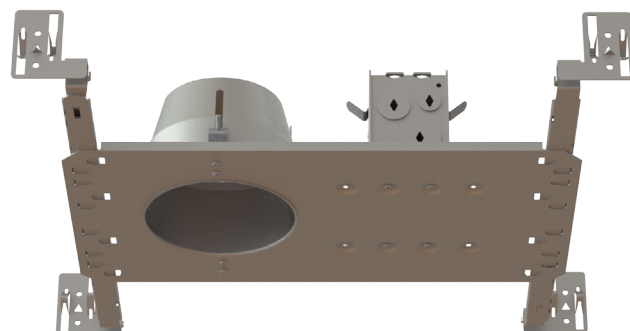

# NW2000CE-LED

4" 2000 Series - Evolution LED

## IC Air Tight Short New Construction Housing with Electronic Transformer for MR16 LED Lamp

Project	
Notes	
Fixture Type	
Date	

### SPECIFICATIONS

HOUSING DETAILS	18 gauge 0.051" (1.3 mm) thickness galvanized steel. Approved for installation in insulated ceiling in direct contact with insulating material (except polyurethane). Air Tight. Junction box can support up to 10 – 14 gauge wires or 8 – 12 gauge wires. Below-ceiling accessible.			
MOUNTING	<b>Cutout diameter: Ø 4-1/4" (108 mm)</b> Can fit in ceilings up to 1-1/2" (38 mm) thick. Requires a 3-3/4" (96 mm) clearance beyond the ceiling level. Contrast hooks for ease of installation and a perfect fit to ceiling. Mounting bars extend from 10" (254 mm) to 24-1/2" (622 mm) to fit in most ceiling structures (compatible with suspended ceilings). No light leakage.			
LAMP	<b>MR16 LED GU 5.3 11.5W MAX</b>			
VOLTAGE	120 Volts			
TRANSFORMER	Electronic Transformer Hatch A/C LED, 15W 120V/12V (RS12-15M-LED) Dedicated to LED Lamps			
DIMMING	During Product Development Contrast tested some dimmers that you will find by consulting regularly the dimmer compatibility list on our website at ( <a href="http://www.contrastlighting.com">www.contrastlighting.com</a> ). Constant progresses in LED lamps and dimmers technologies may offer change in compatibility options that you will find by consulting frequently the lamp manufacturer compatibility list.			
COMPATIBLE TRIMS	R2000 R2000DG R2000V	R2051 R2100 R2100VT	R2450VT S2000 S2100	T2000
THERMAL PROTECTION	TC 194°F (90°C)			
CERTIFICATION	<ul style="list-style-type: none"> <li>cULus <b>E343977</b> for damp locations</li> <li>Certified Air Tight ASTM E283</li> </ul>			
WARRANTY	5 years on socket and 3 years on electronic transformer.			