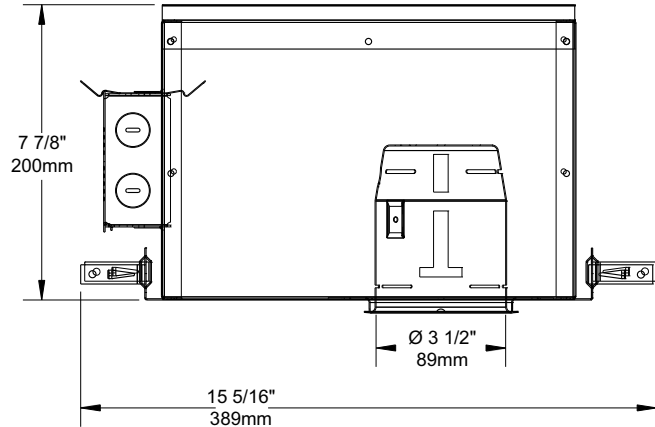

Dimensions

Overall Dimensions :
Length : 15 5/16" (389mm)
Width : 8 1/4" (210mm)
Height : 7 7/8" (200mm)

COMPATIBLE TRIMS

MR16 20W

R3151	S3145D	T3000	T3250	T3500D
R3151W	S3151	T3100	T3260	T3500W
R3152	S3400	T3125	T3300	T3600
R3601	S3400D	T3145	T3400	T3602
R3601W	S3450	T3145D	T3400D	T3650
R3602	S3450D	T3145W	T3400W	T3652
R3651	S3500	T3152	T3450	T3700
R3651W	S3500D	T3165	T3450D	T3800
R3652	S3601	T3185	T3450W	T3850
S3145	S3651	T3200	T3500	T3900

TECHNICAL SPECIFICATIONS

0,021" (0,53mm) thickness Galvanized Steel.
Below-ceiling accessible.
Hooks PAT#CAN 2,088,648 and #USA 5,377,088.
Takes up to 7/8" thick ceiling.
Perfect fit into ceiling.
No light leak.