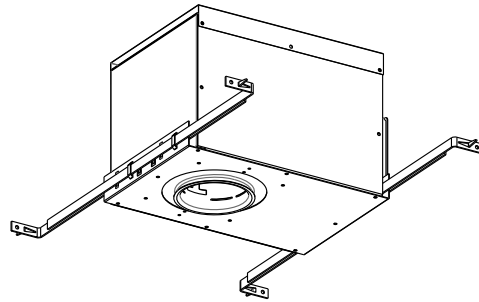

SPECIFICATION SHEET

3 1/2" 3000 SERIES

ISMR3000E20

INSULATED CEILING HOUSING WITH ELECTRONIC CONVERTER

YES

Damp Location

MR16 20W MAX

MR16

ELECTRONIC CONVERTER

Voltage

120 VOLTS (CAN & USA)

Thermal Protector

T°C 95°C No 026

OD Cut

3 3/4" (95mm)

E174023

Dimensions

Overall Dimensions :
Length : 15 5/16" (389mm)
Width : 8 1/4" (210mm)
Height : 7 7/8" (200mm)

COMPATIBLE TRIMS

MR16 20W

R3151	S3145D	T3000	T3250	T3500D
R3151W	S3151	T3100	T3260	T3500W
R3152	S3400	T3125	T3300	T3600
R3601	S3400D	T3145	T3400	T3602
R3601W	S3450	T3145D	T3400D	T3650
R3602	S3450D	T3145W	T3400W	T3652
R3651	S3500	T3152	T3450	T3700
R3651W	S3500D	T3165	T3450D	T3800
R3652	S3601	T3185	T3450W	T3850
S3145	S3651	T3200	T3500	T3900