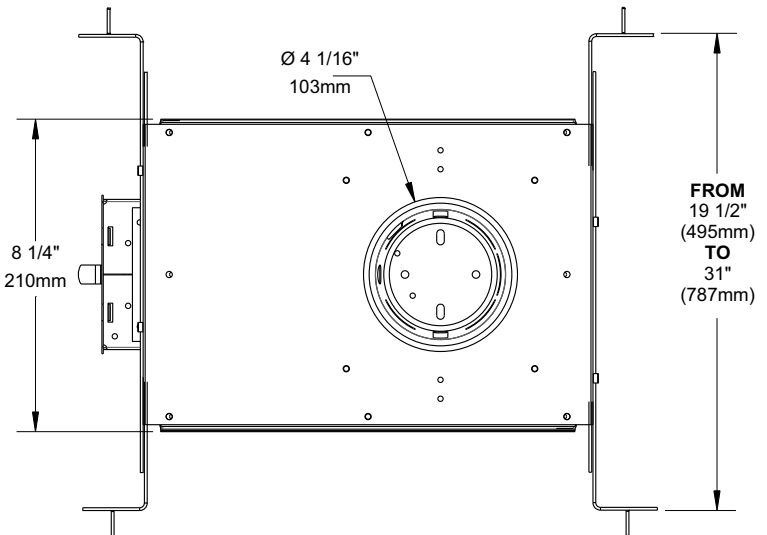

ELECTRONIC CONVERTER

Voltage

120 VOLTS (CAN & USA)

Thermal Protector

T°C 95°C No 026

OD Cut

3 3/4" (95mm)

E174023

Dimensions

Overall Dimensions :
Length : 15 5/16" (389mm)
Width : 8 1/4" (210mm)
Height : 7 7/8" (200mm)

COMPATIBLE TRIMS

MR16 20W

R3151	S3145D	T3000	T3250	T3500D
R3151W	S3151	T3100	T3260	T3500W
R3152	S3400	T3125	T3300	T3600
R3601	S3400D	T3145	T3400	T3602
R3601W	S3450	T3145D	T3400D	T3650
R3602	S3450D	T3145W	T3400W	T3652
R3651	S3500	T3152	T3450	T3700
R3651W	S3500D	T3165	T3450D	T3800
R3652	S3601	T3185	T3450W	T3850
S3145	S3651	T3200	T3500	T3900

TECHNICAL SPECIFICATIONS

0,021" (0,53mm) thickness Galvanized Steel.
Below-ceiling accessible.
Hooks PAT#CAN 2,088,648 and #USA 5,377,088.
Takes up to 7/8" thick ceiling.
Perfect fit into ceiling.
No light leak.