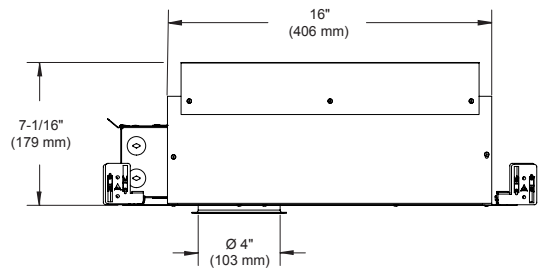

#### SPECIFICATIONS

HOUSING DETAILS	Galvanized steel and aluminum housing to optimize heat dissipation, of a thickness up to 18 gauge (0,051" / 1,3 mm). Junction box can support up to 10 - 14 gauge wires or 8 - 12 gauge wires (90° wires). Below-ceiling accessible. Can be installed in insulated ceilings, except polyurethane.	
MOUNTING	<b>Cutout diameter: Ø 4-1/4" (108 mm)</b> Perfect fit to ceiling, no light leakage. Can fit in ceilings up to 1-1/2" (38 mm) thick. Mounting bars extend from 10" (254 mm) to 24-1/2" (622 mm) to fit in most ceiling structures.	
PERFORMANCE	<b>Performance 1:</b> Up to 1,500 lumens (16W) determined by the choice of the trims <b>Performance 2:</b> Up to 2,000 lumens (23W) determined by the choice of the trims	
POWER	<b>ELV:</b> 120V only <b>0-10V:</b> Dual Voltage 120V / 277V	
DIMMING	2 types of dimming offered: • Electronic Low Voltage (ELV) • 0-10V  Due to constant evolution of dimmers we must test them regularly. We invite you to consult frequently our Web site to find our dimmer compatibility list: <a href="http://www.contrastlighting.com">www.contrastlighting.com</a>	
COMPATIBLE TRIMS	<b>Performance 1</b> <b>Concerto</b> <b>16W</b> LD2A LD2B LD2C LD2D LD2E LD2F LD2J LD2K	<b>Performance 2</b> <b>Concerto</b> <b>23W</b> LD2C LD2F LD2J LD2K
CERTIFICATION	<ul style="list-style-type: none"> <li>cULus <b>E343977</b> for damp and wet locations</li> <li>Chicago Plenum (optional)</li> </ul>	
WARRANTY	5 years on LED driver.	