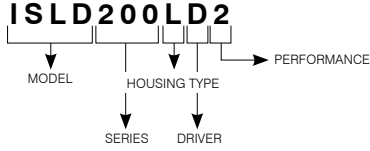

ISLD200

4" Series - Concerto LED

CODIFICATION EXAMPLE

ORDERING CODES

MODEL	SERIES	HOUSING TYPE	DRIVER	PERFORMANCE	COMPLIANCE OPTION
ISLD	200	L			
ISLD Classic New Construction IC Housing	200 200 Series	L Long	V ELV - 120V Only D 0-10V - Dual Voltage (120V / 277V)	1 16W 2 23W	... Standard X Chicago Plenum

Performance 1 and 2 housings are compatible with performance 2 trims.