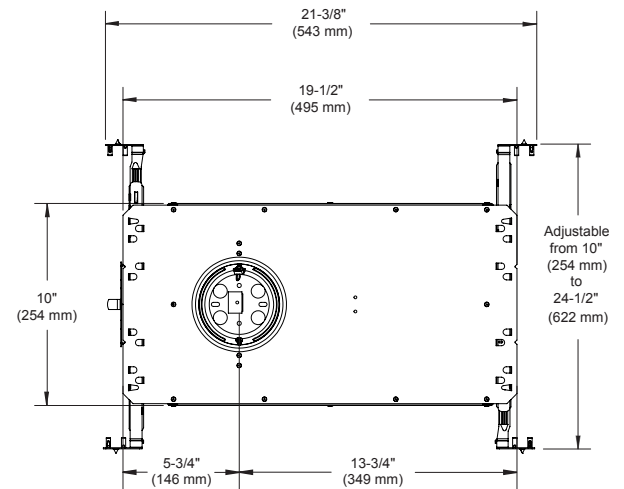

#### SPECIFICATIONS

HOUSING DETAILS	Galvanized steel and aluminum housing to optimize heat dissipation, of a thickness up to 18 gauge (0,051" / 1,3 mm). Junction box can support up to 10 - 14 gauge wires or 8 - 12 gauge wires (90° wires). Below-ceiling accessible. Can be installed in insulated ceilings, except polyurethane.	
MOUNTING	<b>Cutout diameter: Ø 4-1/4" (108 mm)</b> Perfect fit to ceiling, no light leakage. Can fit in ceilings up to 1-1/2" (38 mm) thick. Mounting bars extend from 10" (254 mm) to 24-1/2" (622 mm) to fit in most ceiling structures.	
PERFORMANCE	<b>Performance 1:</b> Up to 1,500 lumens (16W) determined by the choice of the trims <b>Performance 2:</b> Up to 2,000 lumens (23W) determined by the choice of the trims	
POWER	<b>ELV:</b> 120V only <b>0-10V:</b> Dual Voltage 120V / 277V	
DIMMING	2 types of dimming offered: • Electronic Low Voltage (ELV) • 0-10V  Due to constant evolution of dimmers we must test them regularly. We invite you to consult frequently our Web site to find our dimmer compatibility list: <a href="http://www.contrastlighting.com">www.contrastlighting.com</a>	
COMPATIBLE TRIMS	<b>Performance 1</b> <b>Concerto</b> <b>16W</b> LD2A LD2B LD2C LD2D LD2E LD2F LD2J LD2K	<b>Performance 2</b> <b>Concerto</b> <b>23W</b> LD2C LD2F LD2J LD2K
CERTIFICATION	<ul style="list-style-type: none"> <li>cULus <b>E343977</b> for damp and wet locations</li> <li>Chicago Plenum (optional)</li> </ul>	
WARRANTY	5 years on LED driver.	