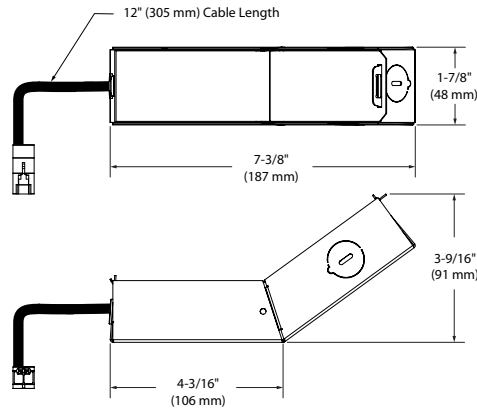

Drop

LED Recessed Downlight

JUNCTION BOX (INCLUDED)

DROP CODIFICATION EXAMPLE

ORDERING CODE for Drop

MODEL	COLOR	PERFORMANCE	COLOR TEMPERATURE
DROP	- W	-	30
DROP	W Matte White	1 2,040 lumens 2 3,140 lumens 3 3,930 lumens	30 3,000K