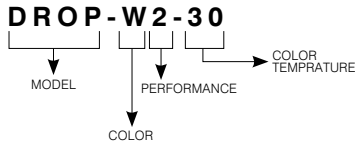

COLOR TEMPERATURE	3,000K
CRI	90 +
VOLTAGE	120V-277V Line Voltage
LIFESPAN	50,000 hours
PERFORMANCE	Performance 1: 20W - 2,040 lumens Performance 2: 31W - 3,140 lumens Performance 3: 39W - 3,930 lumens ies file available on www.contrastlighting.com
TRIM MATERIAL	Painted aluminum
LENS	PMMA (Polymethyl Methacrylate)
BEAM ANGLE	100°
UGR	21.7 - 24.9
CEILING CUTOUT	ø 9-5/8" (245 mm)
DIMMING	Performance 1: ELV, 0-10V Performance 2: ELV, 0-10V Performance 3: ELV, 0-10V We invite you to consult frequently our Web site to find our suggested compatible dimmers (ELV) list: www.contrastlighting.com
CERTIFICATION	cULus E343977 Certification for damp locations
WARRANTY	2 years

Drop

LED Recessed Downlight

JUNCTION BOX (INCLUDED)

DROP CODIFICATION EXAMPLE

ORDERING CODE for Drop

MODEL	COLOR	PERFORMANCE	COLOR TEMPERATURE
DROP	- W	-	30
DROP	W Matte White	1 2,040 lumens 2 3,140 lumens 3 3,930 lumens	30 3,000K