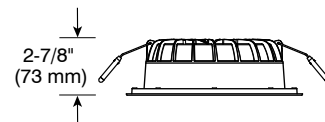

CONTRASTE

2018-07
Revision 1

PRINTED IN CANADA

1009, rue du Parc Industriel
Lévis (Québec) G6Z 1C5 Canada
Tel.: 1-888-839-4624
Fax.: 1-877-839-7057
contrastlighting.com
info@contrastlighting.com

© 2018 Contraste Lighting M.L. Inc.
All rights reserved

Contrast Lighting M.L. Inc. reserves the right to make changes in specifications and/or to discontinue any product at any time without notice or obligation and will not be liable for any consequences resulting from the use of this publication.