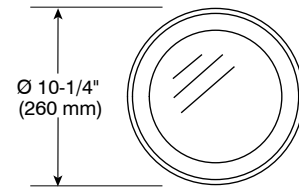

CONTRASTE

2018-07
Revision 1

PRINTED IN CANADA

1009, rue du Parc Industriel
Lévis (Québec) G6Z 1C5 Canada
Tel.: 1-888-839-4624
Fax.: 1-877-839-7057
contrastlighting.com
info@contrastlighting.com

© 2018 Contraste Lighting M.L. Inc.
All rights reserved

Contrast Lighting M.L. Inc. reserves the right to make changes in specifications and/or to discontinue any product at any time without notice or obligation and will not be liable for any consequences resulting from the use of this publication.