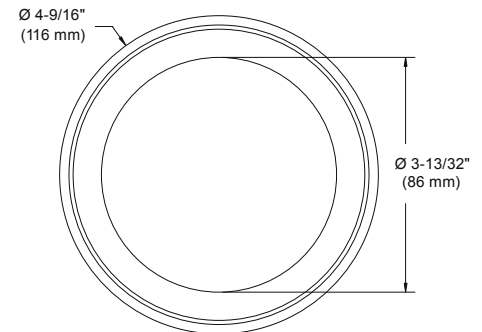

MARINE GRADE - Unless otherwise indicated, trims are for interior, cold and exterior locations where fixtures are not subject to direct rain or snow exposure as in soffits. MARINE GRADE treatment is recommended for exterior, shower and high salinity environment.