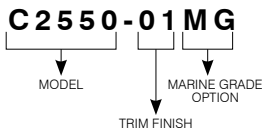

CODIFICATION EXAMPLE

ORDERING CODE

MODEL	TRIM FINISH	MARINE GRADE
C2550		
-01	White	MG (optional)
-02	Black	May be applied on finishes:
-03	Gold Plated 24K	-01, -02, -05, -06, -11 and -15
-04	Chrome	
-04BR	Brushed Chrome	
-05	Architectural Bronze	
-06	Antique Copper	
-11	Matte White	
-12BR	Brushed Nickel	
-13	Satin Nickel	
-15	Metallic Grey