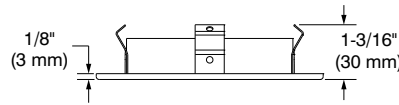

## SPECIFICATIONS

TRIM	Die-formed steel.
<i>Options in red may generate a longer production lead time</i>	<p><b>Different finishes available:</b></p> <p><b>Powder coat painted (Standard)</b> White (-01), Black (-02), Architectural Bronze (-05), Antique Cooper (-06), Matte White (-11), Matte Black (-22) and Polar Grey (-25)</p> <p><b>Plated (Premium)</b> 24K Gold Plated (-03), Chrome (-04), Brushed Chrome (-04BR), Brushed Nickel (-12BR) and Satin Nickel (-13)</p>
LAMPS (not included)	<p><b>PAR20 LED 10W MAX</b></p> <p>If you want to use the dimming option, please refer regularly to the lamp manufacturer compatibility list.</p> <p><b>Using LED lamps in shower trims and an Air Tight housing may result in its lifespan decrease.</b> <b>Contraste cannot be held responsible for LED lamps lifespan loss when used in totally enclosed spaces.</b></p>
LENS	<b>Standard: Frosted</b>
CEILING CUTOUT	<b>ø 4-1/4" (108 mm)</b>
ACCESSORIES	Goof rings (see ordering code)
CERTIFICATION	cULus for <b>wet locations</b>
WARRANTY	1 year limited warranty on components against manufacturing defects

**Code: RON2000**

Outside diameter: ø 6-1/8" (156 mm)      Inside diameter: ø 4-1/8" (105 mm)