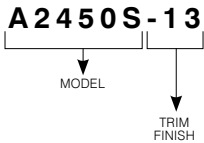

CODIFICATION EXAMPLE

Options in red may generate a longer production lead time.

ORDERING CODES

MODEL	TRIM FINISHES
A2450S	
A2450S	POWDER COAT PAINTED (Standard)
-01	White
-02	Black
-11	Matte White
-22	Matte Black
-25	Polar Grey
-05	Architectural Bronze
-06	Antique Copper
	PLATED (Premium)
-04BR	Brushed Chrome
-12BR	Brushed Nickel
-03	24K Gold Plated
-04	Chrome
-13	Satin Nickel

GOOF RINGS

Goof rings correct the openings too large or damaged ceiling cutout.

All goof rings are available in all Contraste finishes. Add finish color code at the end of the goof rings code.
Ex.: RON2000-06

Code: RON2000

Outside diameter: ø 6-1/8" (156 mm)   Inside diameter: ø 4-1/8" (105 mm)