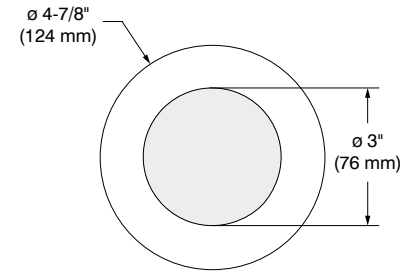

## SPECIFICATIONS

TRIM	Die-formed steel.
<i>Options in red may generate a longer production lead time</i>	<p><b>Different finishes available:</b></p> <p><b>Powder coat painted (Standard)</b> White (-01), Black (-02), Architectural Bronze (-05), Antique Cooper (-06), Matte White (-11), Matte Black (-22) and Polar Grey (-25)</p> <p><b>Plated (Premium)</b> 24K Gold Plated (-03), Chrome (-04), Brushed Chrome (-04BR), Brushed Nickel (-12BR) and Satin Nickel (-13)</p>
LAMPS (not included)	<p><b>PAR20 LED 10W MAX</b></p> <p>If you want to use the dimming option, please refer regularly to the lamp manufacturer compatibility list.</p> <p><b>Using LED lamps in shower trims and an Air Tight housing may result in its lifespan decrease.</b> <b>Contraste cannot be held responsible for LED lamps lifespan loss when used in totally enclosed spaces.</b></p>
LENS	<b>Standard: Frosted</b>
CEILING CUTOUT	<b>ø 4-1/4" (108 mm)</b>
ACCESSORIES	Goof rings (see ordering code)
CERTIFICATION	cULus for <b>wet locations</b>
WARRANTY	1 year limited warranty on components against manufacturing defects

**Code: RON2000**

Outside diameter: ø 6-1/8" (156 mm)      Inside diameter: ø 4-1/8" (105 mm)