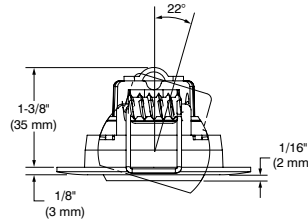

# CIRG20

Damp locations  
Endroits humides

Plenum rated  
Conforme Plenum

ø 2-1/8"