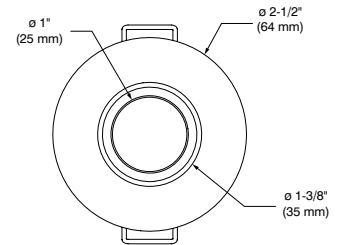

# CIRG20

Damp locations  
Endroits humides

Plenum rated  
Conforme Plenum

ø 2-1/8"